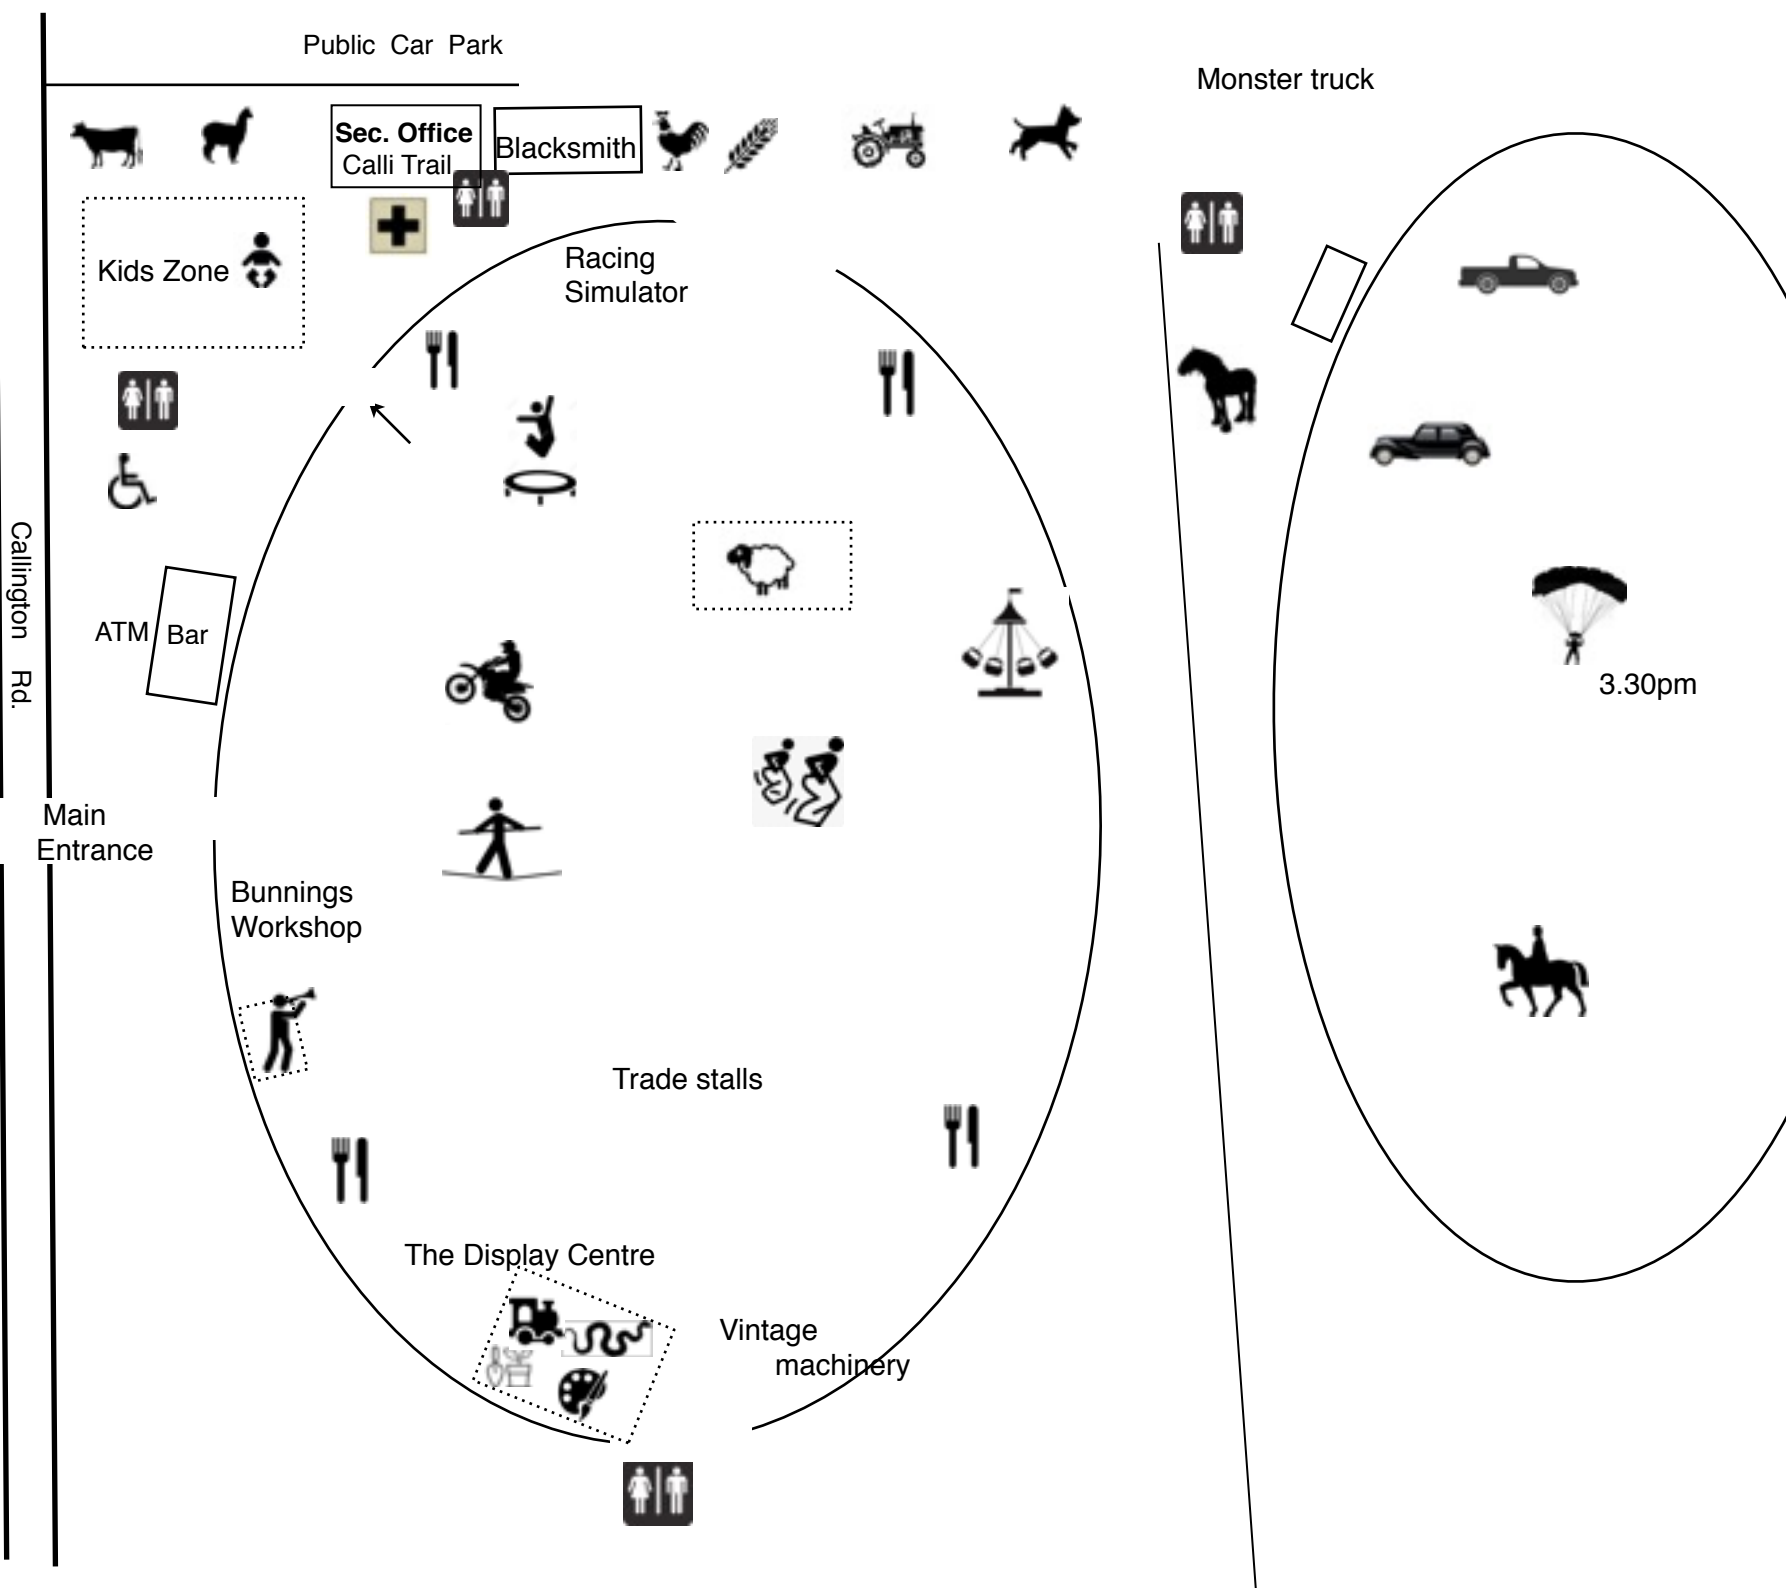

Callington Show 2018

Check out:

The SA Police Band...
Off the Cuff & Dixieland

The Display Centre...
Working Artists, Hobbies,
Landcare, Garden &
Native Animals

Hall cookery, photos, art,
flowers & more

Produce & Lego

Emergency
0415 701 493 (Sec.)

Callington Rd.

Public Car Park

Monster truck

Sec. Office
Calli Trail

Blacksmith

Kids Zone

Racing
Simulator

ATM Bar

Main
Entrance

Bunnings
Workshop

Trade stalls

The Display Centre

Vintage
machinery

3.30pm